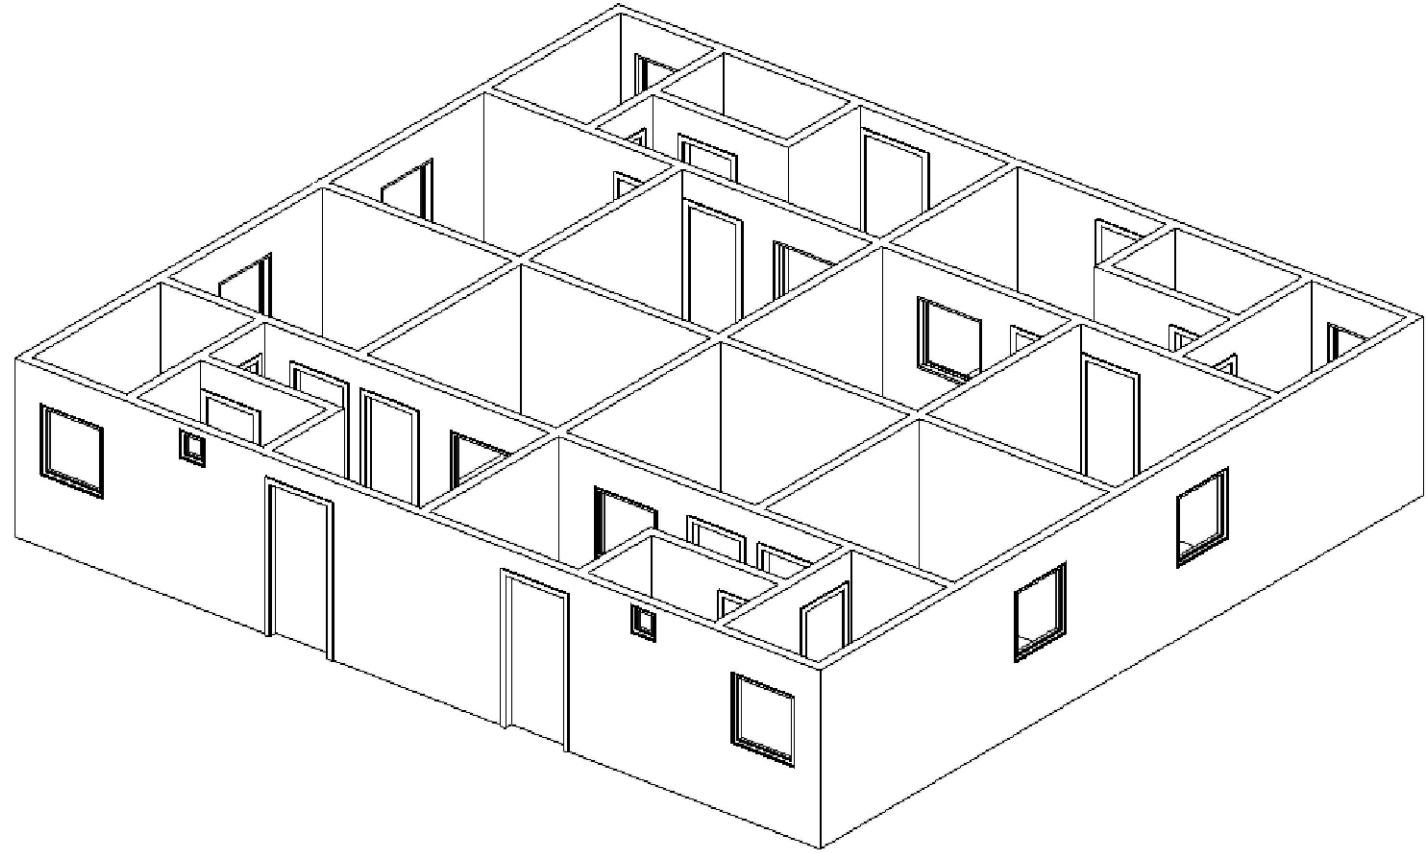

3D View With Roof

SHEET :

6/6

3D View Without Roof