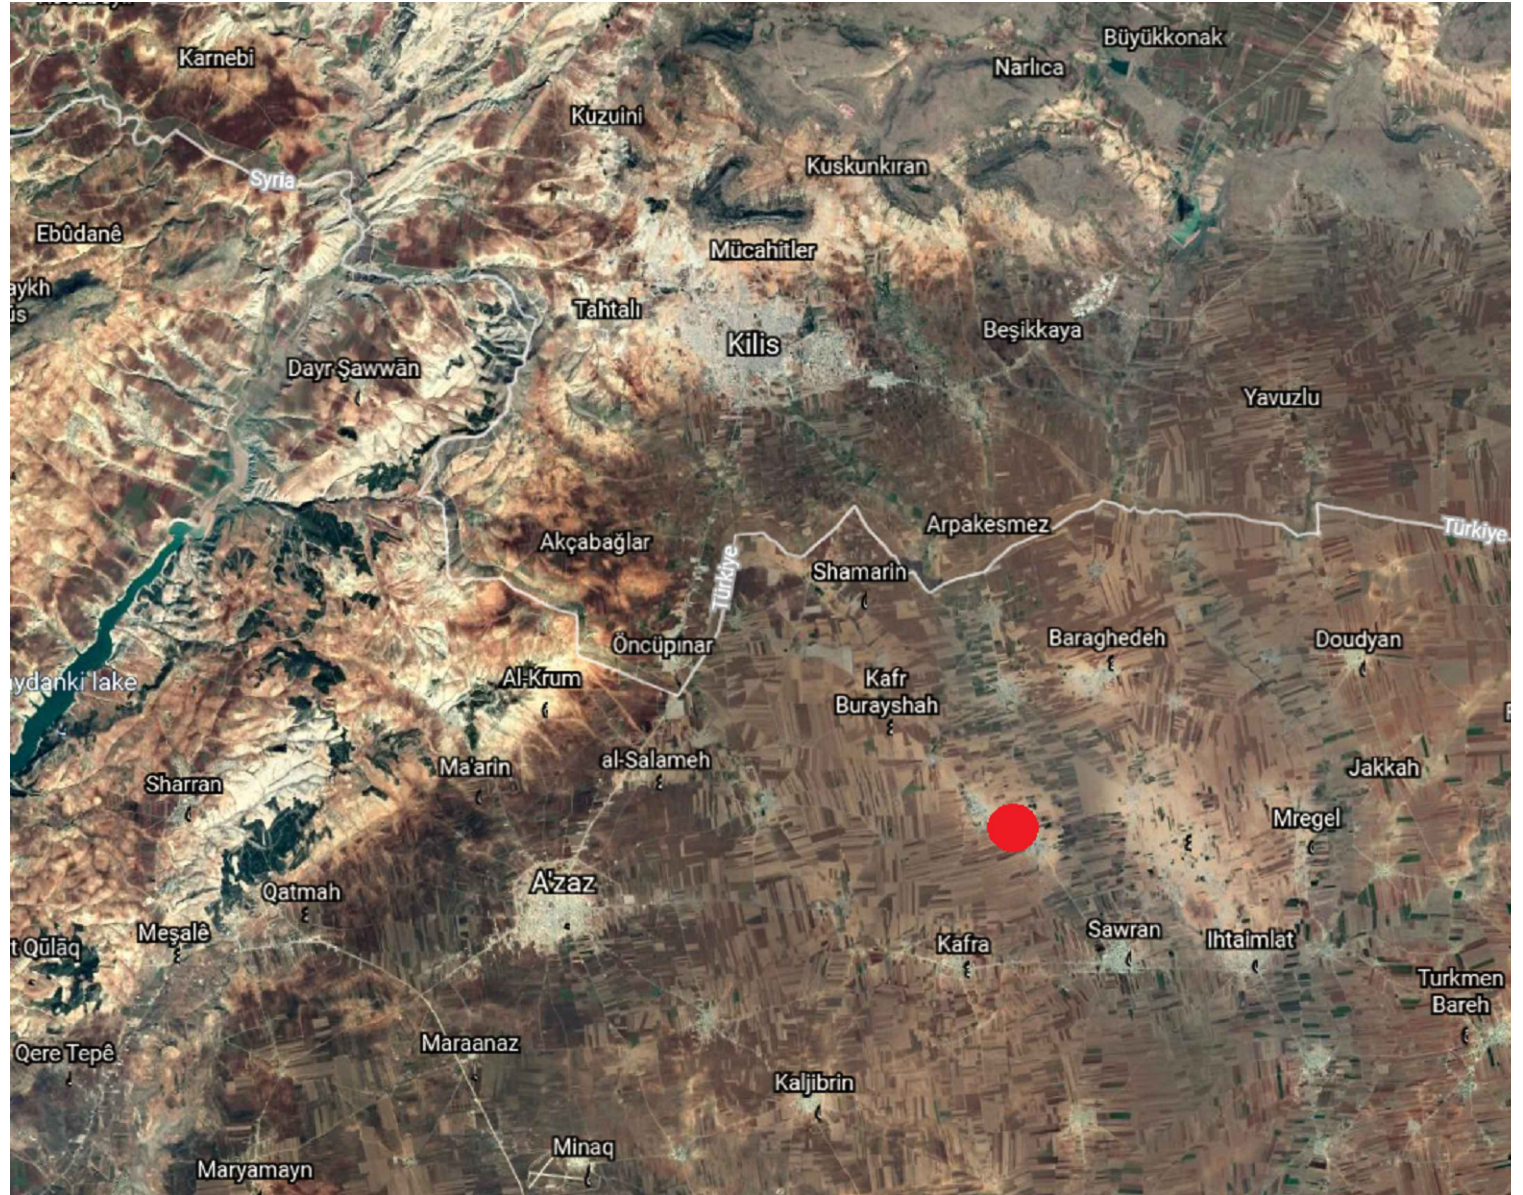

HUMAN APPEAL

Project Name:

HA Shelter Project
Housing Unit Plans

AREA CODE :

-

SHEET :

1/6

HUMAN APPEAL

Project Name:
HA Shelter Project
Housing Unit Plans

AREA CODE :
C1669

SHEET :
2/6

Architectural Plan

**HUMAN
APPEAL**

Project Name:

**HA Shelter Project
Housing Unit Plans**

AREA CODE :

AREA CODE :

C1669

SHEET :

4/6

Section 1

Section 2

HUMAN APPEAL

Project Name: