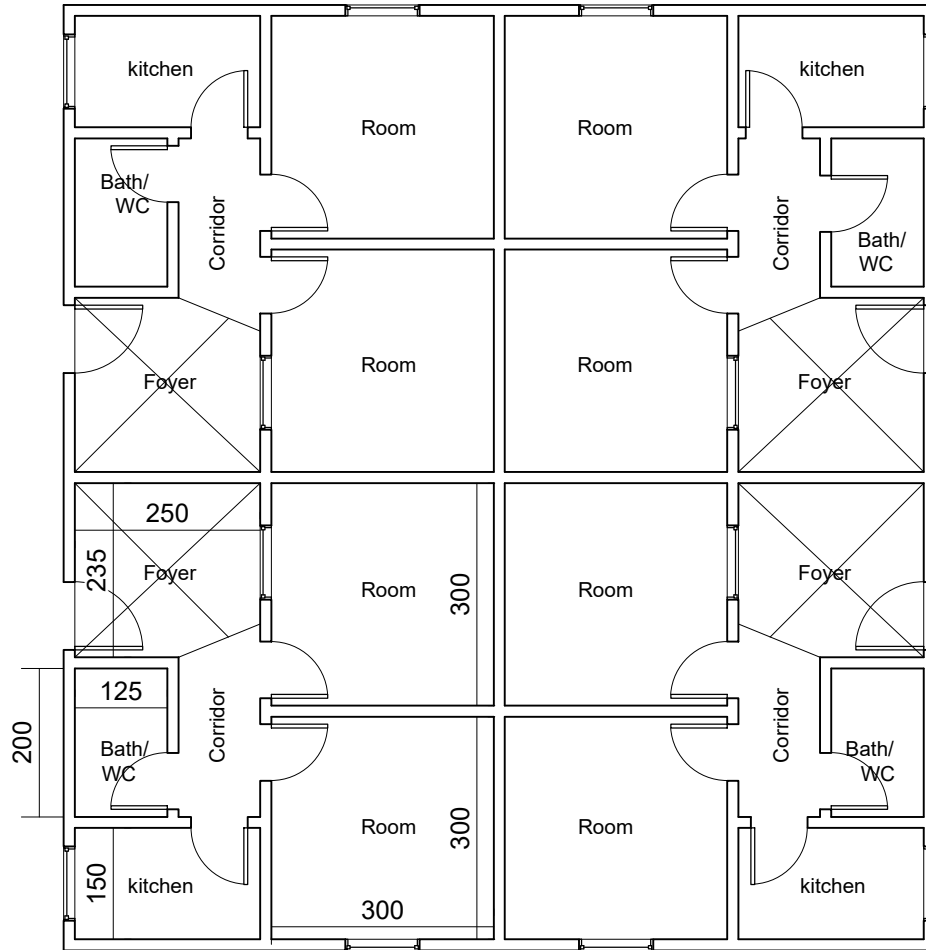

HUMAN APPEAL

Project Name:
HA Shelter Project
Housing Unit Plans

AREA CODE :
C1669

SHEET :
2/6