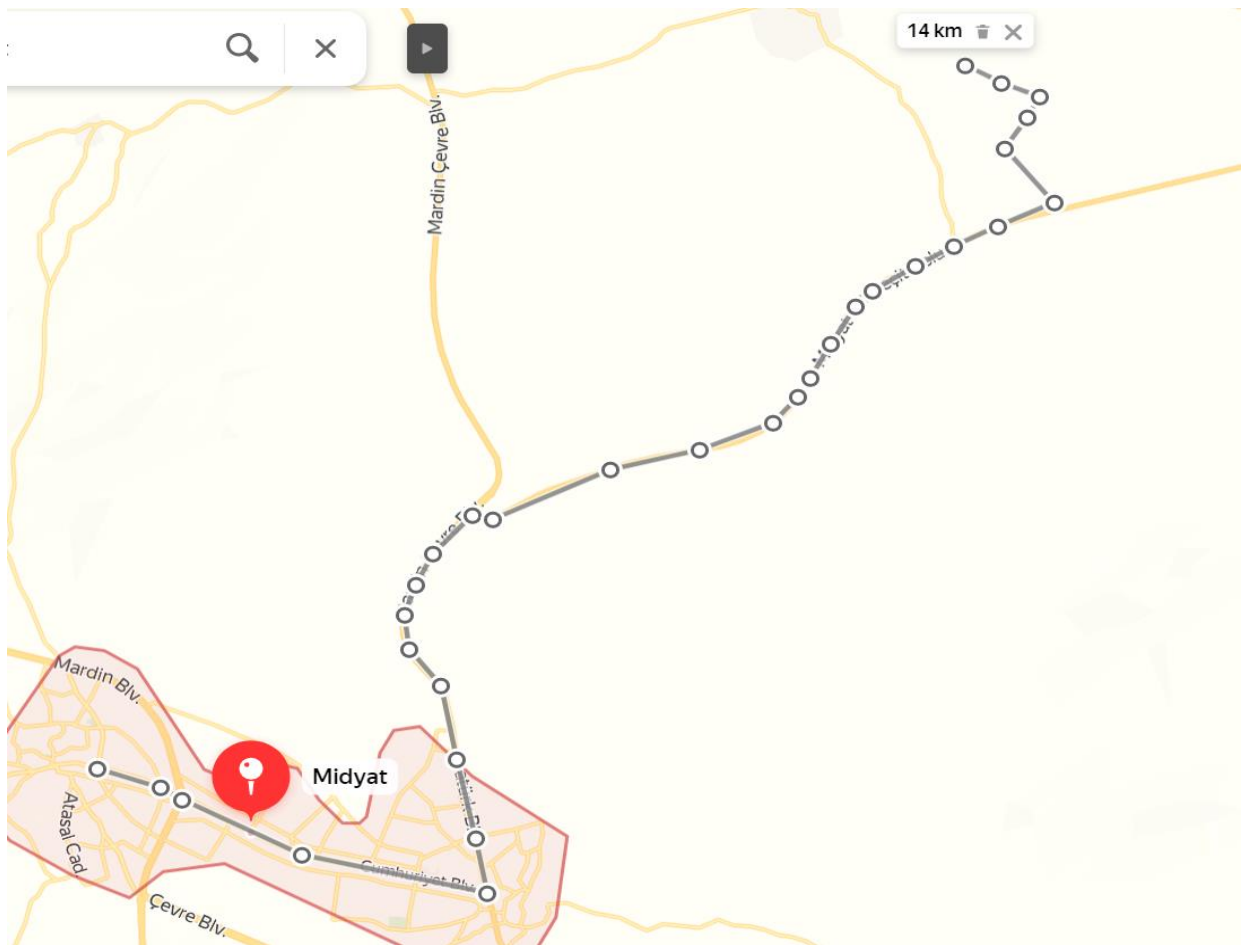

**Day One:**

**Rout 1:**

Distance in Total	8.5 km
Dirt Road	400 m
Number of minibuses	5

**Route 2:**

Distance in Total	12 km
Dirt Road	000
Number of minibuses	7

**Route 3:**

Distance in Total	6.5 km
Dirt Road	000
Number of minibuses	2

**Day 2:**

Route 1:

Distance in Total	12.3 km
Dirt Road	700 m
Number of minibuses	3

Route 2:

Distance in Total	14 km
Dirt Road	2000 m
Number of minibuses	5

Route 3:

Distance in Total	14.5 km
Dirt Road	000
Number of minibuses	2

**Route 4:**

Distance in Total	12 km
Dirt Road	000
Number of minibuses	4