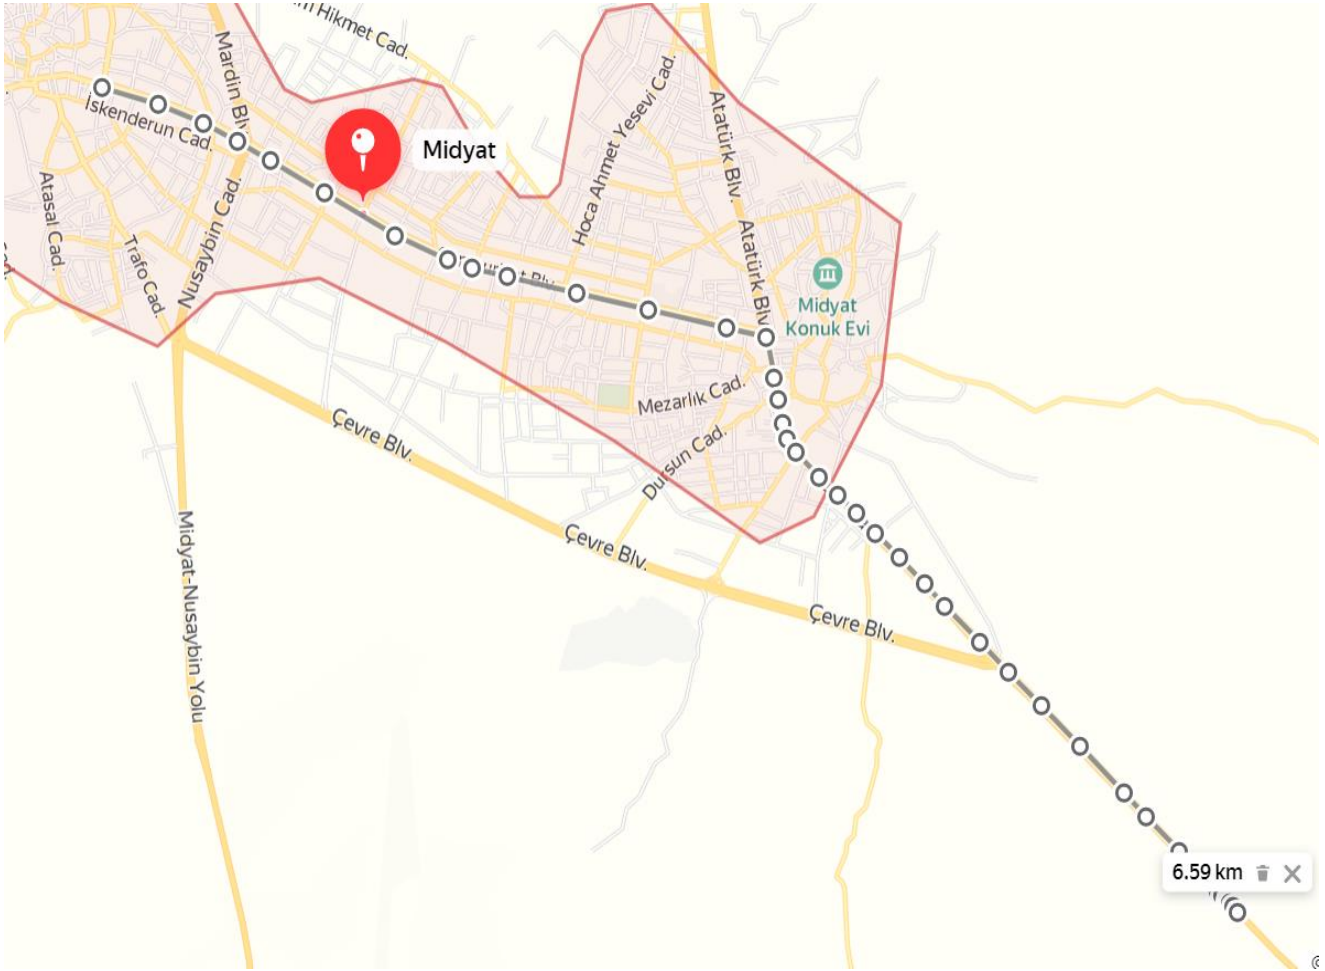

**Day One:**

**Rout 1:**

Distance in Total	8.5 km
Dirt Road	400 m
Number of minibuses	5

**Route 2:**

Distance in Total	12 km
Dirt Road	000
Number of minibuses	7

**Route 3:**

Distance in Total	6.5 km
Dirt Road	000
Number of minibuses	2

**Day 2:**

Route 1:

Distance in Total	12.3 km
Dirt Road	700 m
Number of minibuses	3

Route 2:

Distance in Total	14 km
Dirt Road	2000 m
Number of minibuses	5

Route 3:

Distance in Total	14.5 km
Dirt Road	000
Number of minibuses	2

**Route 4:**

Distance in Total	12 km
Dirt Road	000
Number of minibuses	4