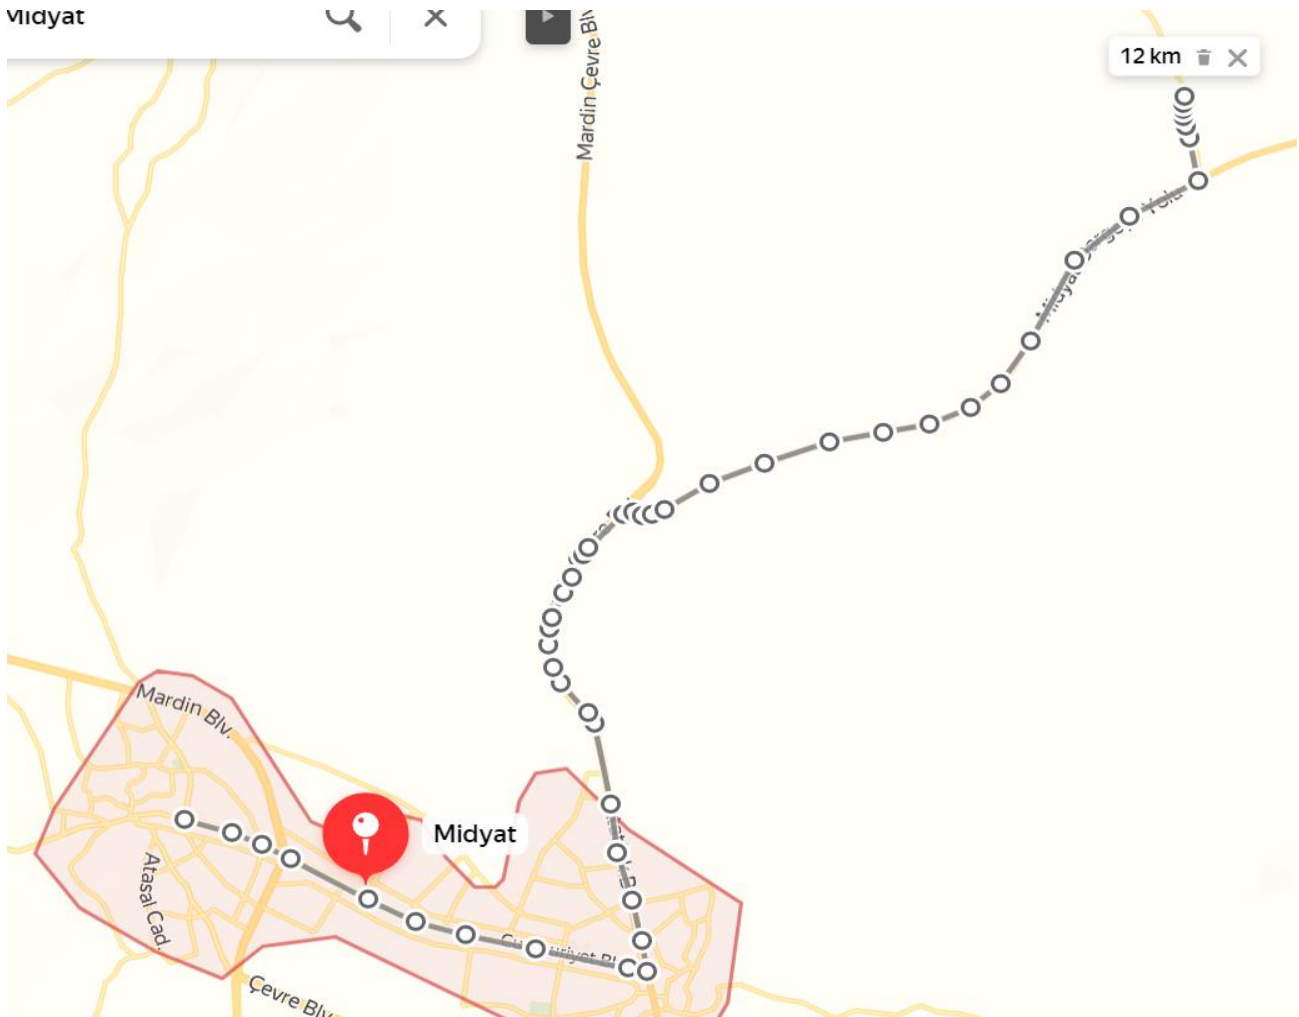

**Day One:**

**Rout 1:**

Distance in Total	8.5 km
Dirt Road	400 m
Number of minibuses	5

**Route 2:**

Distance in Total	12 km
Dirt Road	000
Number of minibuses	7

**Route 3:**

Distance in Total	6.5 km
Dirt Road	000
Number of minibuses	2

**Day 2:**

Route 1:

Distance in Total	12.3 km
Dirt Road	700 m
Number of minibuses	3

Route 2:

Distance in Total	14 km
Dirt Road	2000 m
Number of minibuses	5

Route 3:

Distance in Total	14.5 km
Dirt Road	000
Number of minibuses	2

**Route 4:**

Distance in Total	12 km
Dirt Road	000
Number of minibuses	4