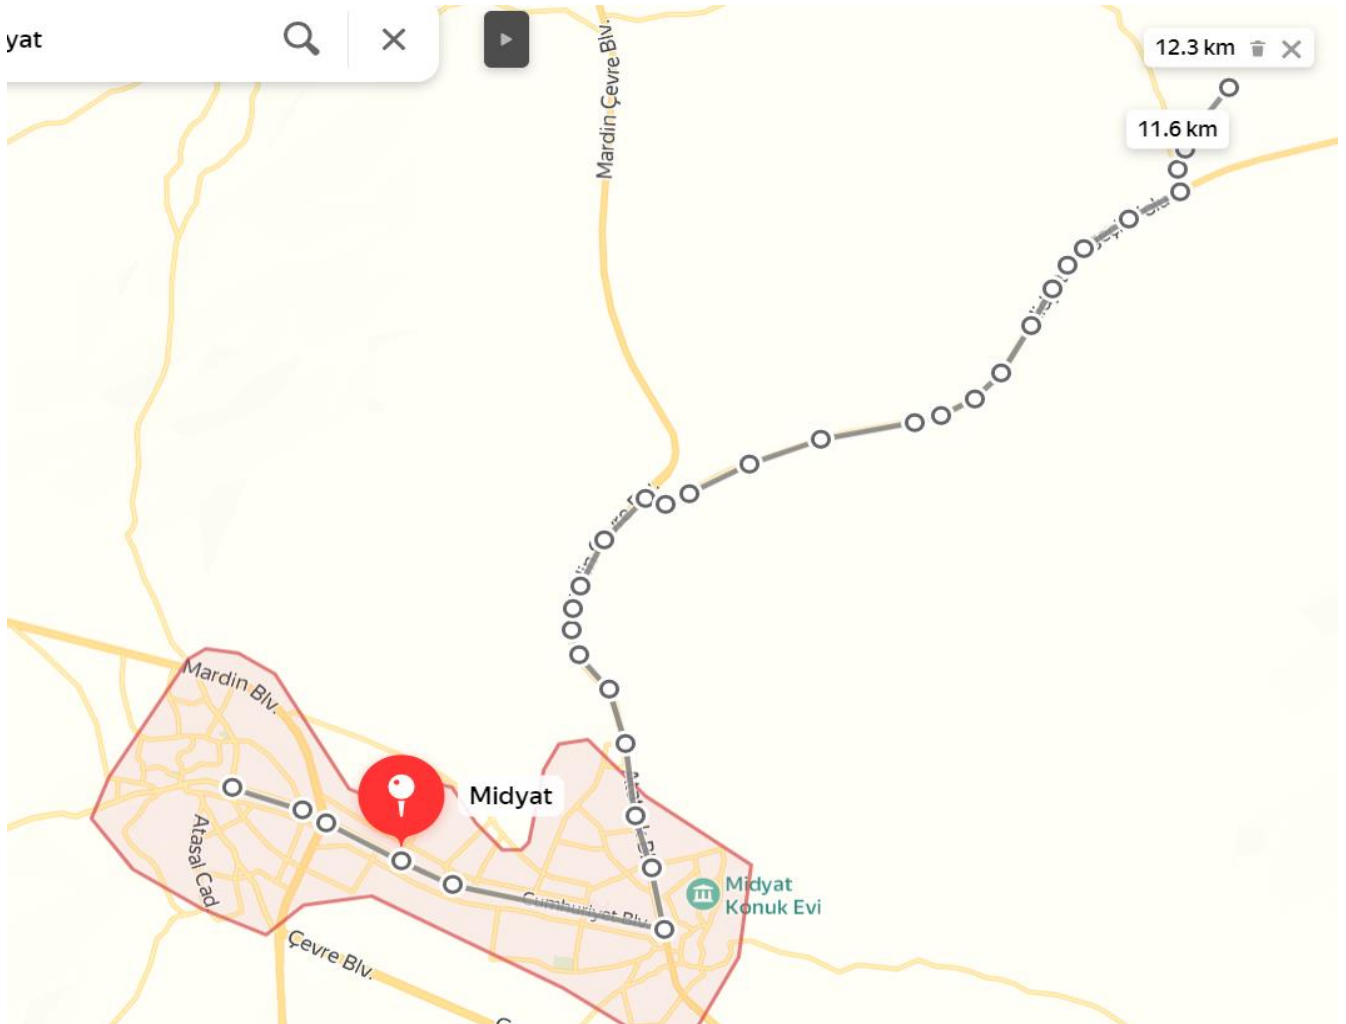

**Day One:**

**Rout 1:**

Distance in Total	8.5 km
Dirt Road	400 m
Number of minibuses	5

**Route 2:**

Distance in Total	12 km
Dirt Road	000
Number of minibuses	7

**Route 3:**

Distance in Total	6.5 km
Dirt Road	000
Number of minibuses	2

**Day 2:**

Route 1:

Distance in Total	12.3 km
Dirt Road	700 m
Number of minibuses	3

Route 2:

Distance in Total	14 km
Dirt Road	2000 m
Number of minibuses	5

Route 3:

Distance in Total	14.5 km
Dirt Road	000
Number of minibuses	2

**Route 4:**

Distance in Total	12 km
Dirt Road	000
Number of minibuses	4