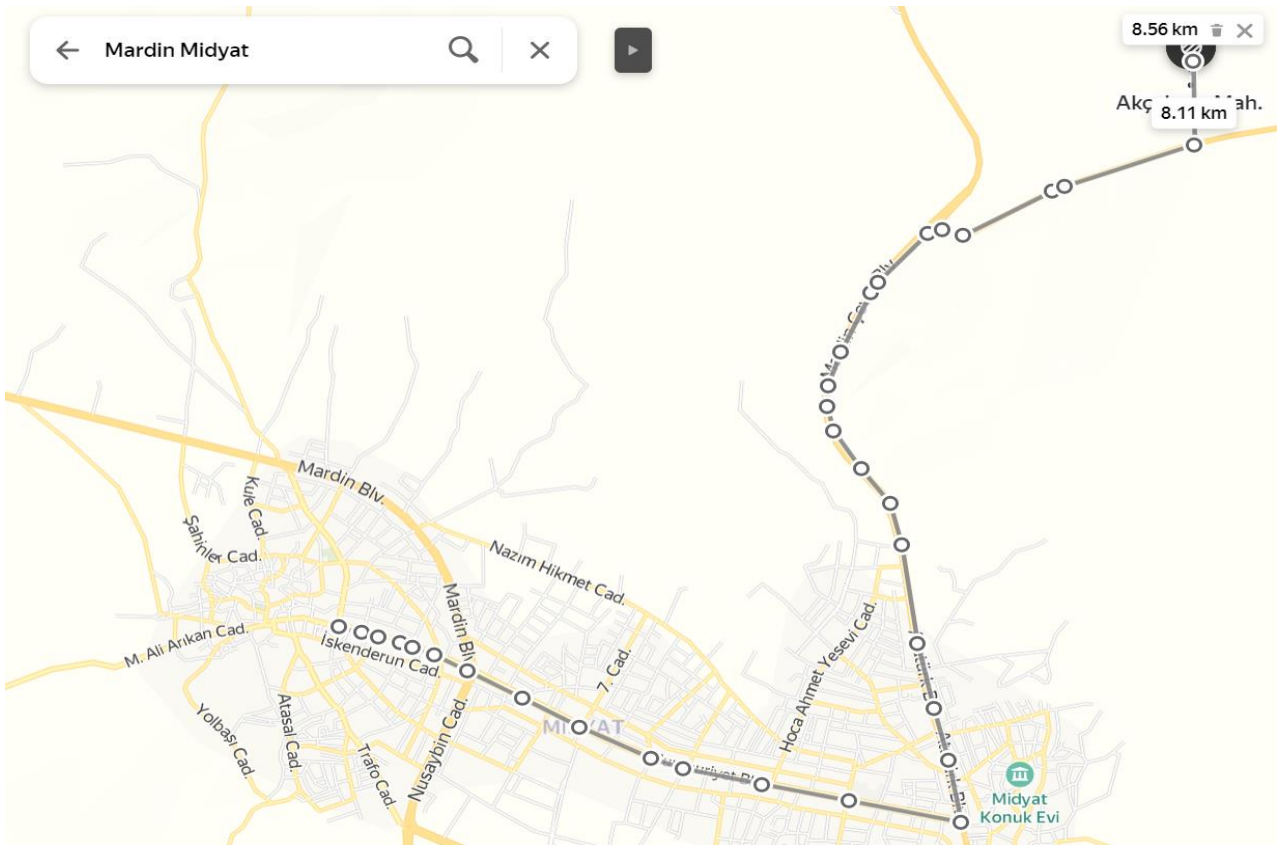

**Day One:**

**Rout 1:**

Distance in Total	8.5 km
Dirt Road	400 m
Number of minibuses	5

**Route 2:**

Distance in Total	12 km
Dirt Road	000
Number of minibuses	7

**Route 3:**

Distance in Total	6.5 km
Dirt Road	000
Number of minibuses	2

**Day 2:**

Route 1:

Distance in Total	12.3 km
Dirt Road	700 m
Number of minibuses	3

Route 2:

Distance in Total	14 km
Dirt Road	2000 m
Number of minibuses	5

Route 3:

Distance in Total	14.5 km
Dirt Road	000
Number of minibuses	2

**Route 4:**

Distance in Total	12 km
Dirt Road	000
Number of minibuses	4